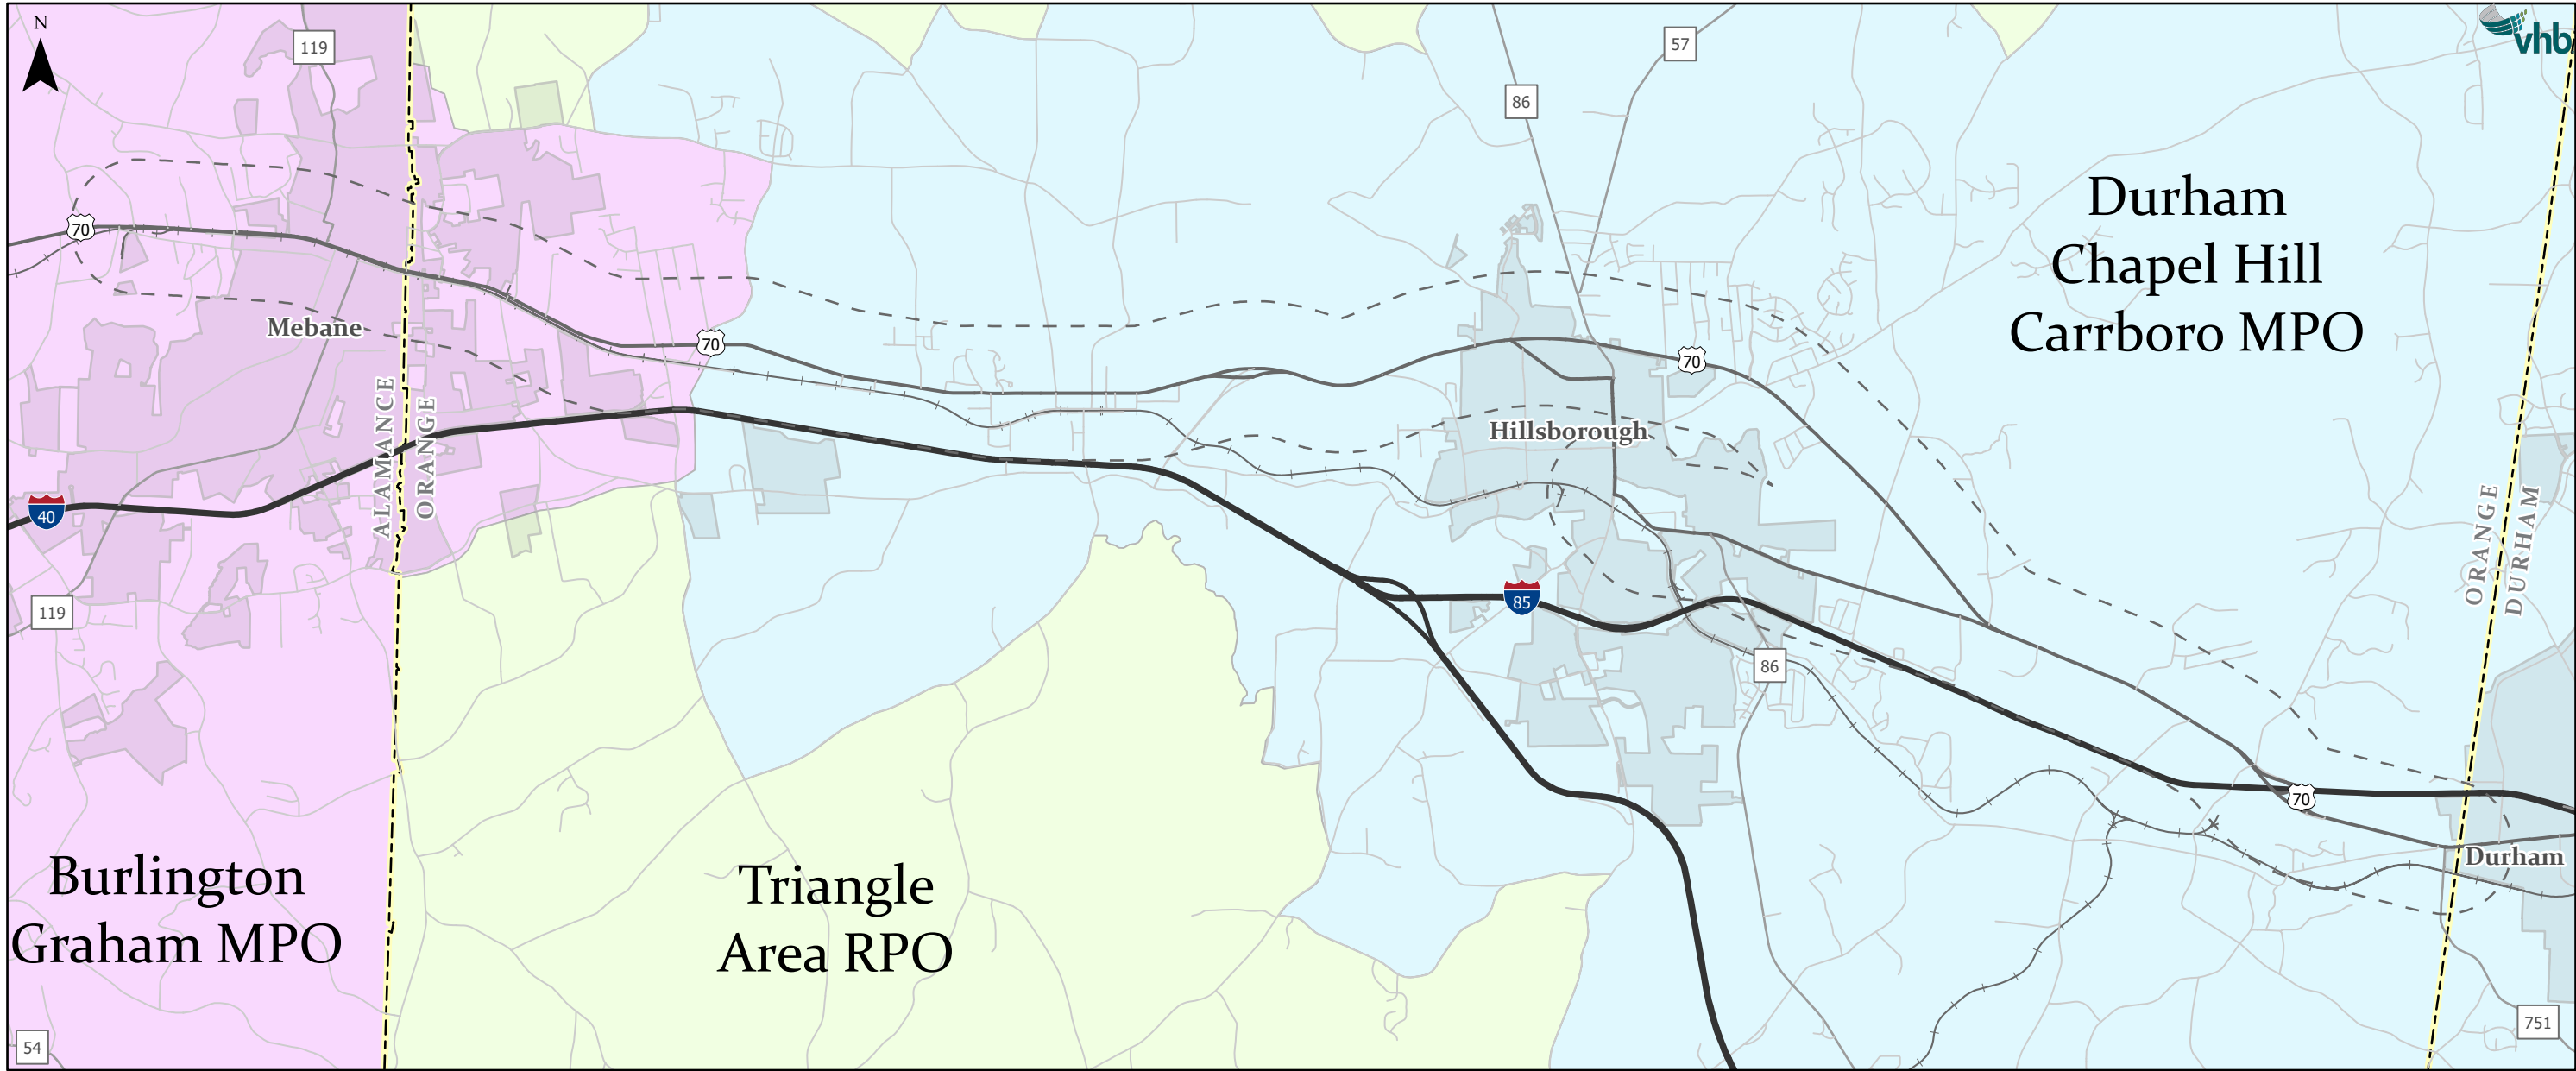

US 70 Multimodal Corridor Study - Planning Jurisdictions

US 70 from NC 119 in Mebane to the Orange / Durham County Line

- Legend
- [- - -] US 70 Corridor Study Buffer
 - [- - -] County Boundary
 - [Grey Box] Municipal Boundary
 - [Black Line] Railroad Track
 - [Purple Box] Burlington Graham MPO
 - [Light Blue Box] Durham Chapel Hill Carrboro MPO
 - [Light Green Box] Triangle Area RPO